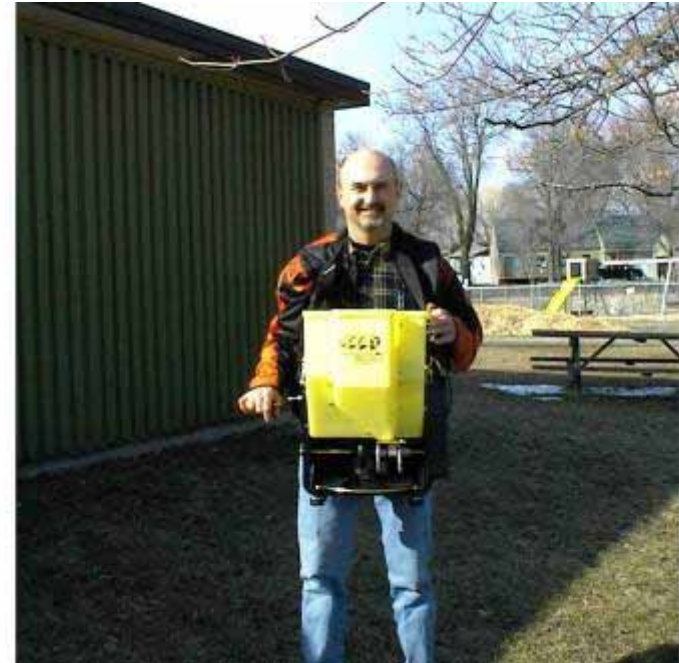

Rent our new Seed Slinger!

- > agitator and picker wheels handle fluffy wildflower and native grass seeds, or other fluffy seeds
- > dual seed compartments
- > use for small, steep or inaccessible areas
- > has slide control gate to set seeding rate for the small seed compartment
- > adjustable backpack style shoulder strap

**Free for use with a
\$25 deposit**

Dual seed compartments:
-one cubic foot size for fluffy seed
-one gallon size for small seed